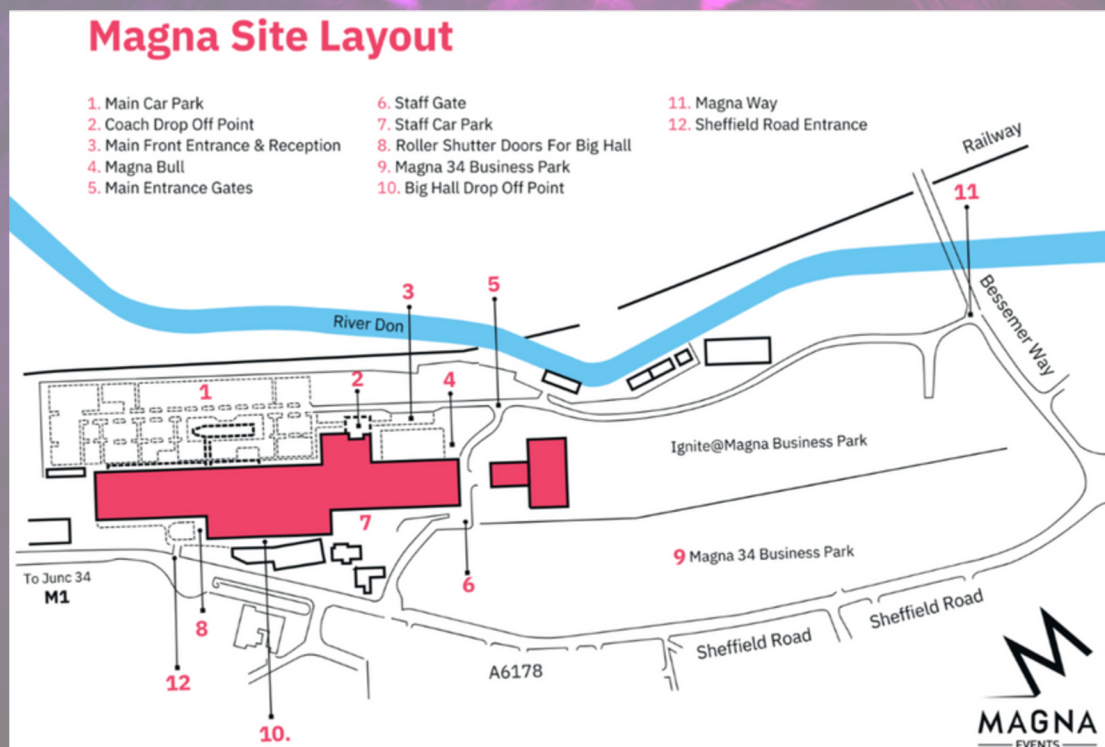

FRIDAY 7TH FEBRUARY 2025
THE MAGNA SCIENCE ADVENTURE CENTRE, MAGNA WAY,
TEMPLEBOROUGH, ROTHERHAM, S60 1FD

DOORS OPEN	BOXING COMMENCES
5.15PM	6PM

BOXING TO TAKE PLACE IN ONE RING

01. KEY INFORMATION

BOUT LIST

02. SPECTATOR TICKETS

ROARING LIONS INTERNATIONAL 2025 ENGLAND VS IRELAND AND GERMANY

VENUE

THE MAGNA SCIENCE ADVENTURE CENTRE WILL OFFER A VARIETY OF FOOD AND DRINKS FROM THEIR REFUEL CAFE - LOCATED IN THE RED HALL.

ROARING LIONS INTERNATIONAL 2025 ENGLAND VS IRELAND AND GERMANY

VEHICLE PARKING

THE MAGNA SCIENCE ADVENTURE CENTRE OFFERS AMPLE FREE PARKING ON-SITE,
ACCESSIBLE USING THE POSTCODE S60 IFD.

KINDLY ENSURE ALL VEHICLES ARE PARKED RESPONSIBLY WITHIN THE DESIGNATED BAYS.
PLEASE BE AWARE THAT PEDESTRIAN ACCESS IS VIA SHEFFIELD ROAD, POSTCODE S60 IDX.